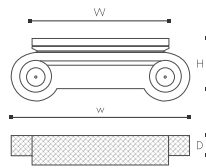

Additional Product:
PP1 / PB1