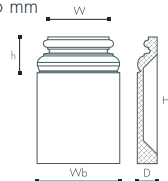

Additional Product:
PP1 / PC1