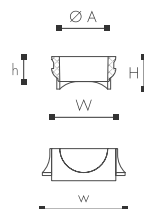

ARSTYL® Half Cap, scamozzi

Material:

PU

Demi-Chapiteau, scamozzi
Semi-Capitel, scamozzi
Semi-Capitais, scamozzi

HCS1

Ø A 16 cm
H 12 cm
h 8,5 cm
W 24,5 cm
w 25 cm

Additional Product:
HSS1/HSM1/HFS1/HFM1

HCS2

Ø A 20 cm
H 14 cm
h 11,5 cm
W 35,5 cm
w 30 cm

Additional Product:
HSS2/HSM2/HFS2/HFM2

HCS3

Ø A 24 cm
H 18 cm
h 13 cm
W 42 cm
w 35 cm

Additional Product:
HSS3/HSM3/HFS3/HFM3

ARSTYL® Half Cap, ionic

Material:

PU

Demi-Chapiteau, romain ionique
Semi-Capitel, jónico romano
Semi-Capitais, lónico romano

HCI1

Ø A 16 cm
H 10 cm
h 8,5 cm
W 21 cm
w 26 cm

Additional Product:
HSS1/HSM1/HFS1/HFM1

HCI2

Ø A 20 cm
H 14 cm
h 11,5 cm
W 28,5 cm
w 34 cm

Additional Product:
HSS2/HSM2/HFS2/HFM2

HCI3

Ø A 24 cm
H 16 cm
h 14 cm
W 32 cm
w 41,5 cm

Additional Product:
HSS3/HSM3/HFS3/HFM3